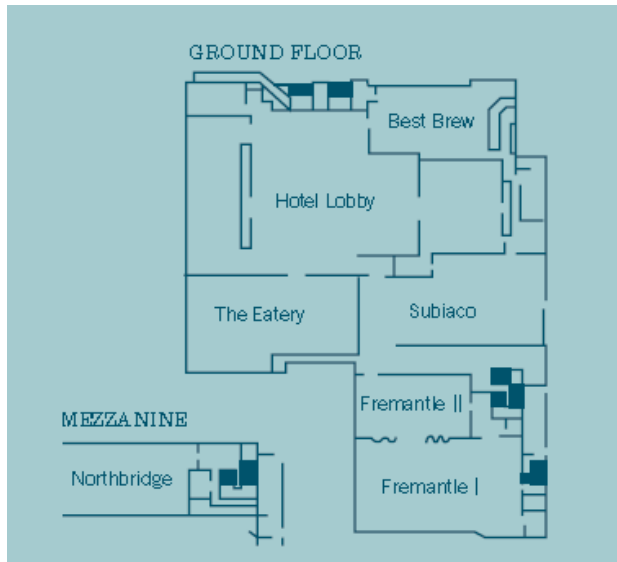

Relax on the sun deck with a snack and local craft beer. Or unwind in the comfort of your guestroom with a selection from our express dining menu available from 6:30am to 10:30pm.

| GUESTROOM TYPE | NUMBER OF GUEST ROOMS |
|----------------|-----------------------|
| Superior King | 160 |
| Superior Twin | 35 |
| Deluxe King | 63 |
| Studio King | 13 |
| Deluxe Suite | 4 |
| Family Room | 3 |
| TOTAL | 278 |

Stylish rooms

Stay your way with the modern amenities you expect and the style you want in one of our spacious guestrooms. Enjoy a hot cup of coffee or tea, connect to the Internet for free and get a great night's sleep on our Four Points by Sheraton Four Comfort Bed. And if you need to take care of business, there's a large work space for you too.